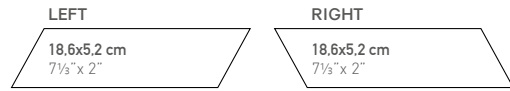

FORMATOS / SIZES

Chevron Wall Light Grey 18.6 x 5.2 cm / 7 1/8" x 2"
Scale Hexagon Light Grey 12.4 x 10.7 cm / 5" x 4"