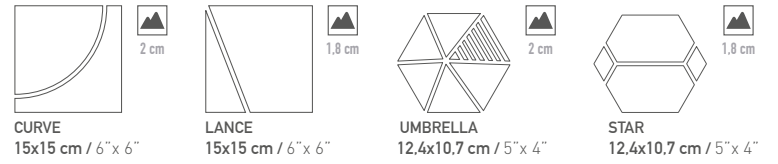

LIGHT
GREY

SKY
BLUE

DARK
GREY

ELECTRIC
BLUE

Magical 3 Umbrella Electric Blue, Scale White 12,4 x 10,7 cm / 5" x 4"

Micro Grey 20 x 20 cm / 8" x 8"

INDOOR / INTERIORES

FORMATOS / SIZES