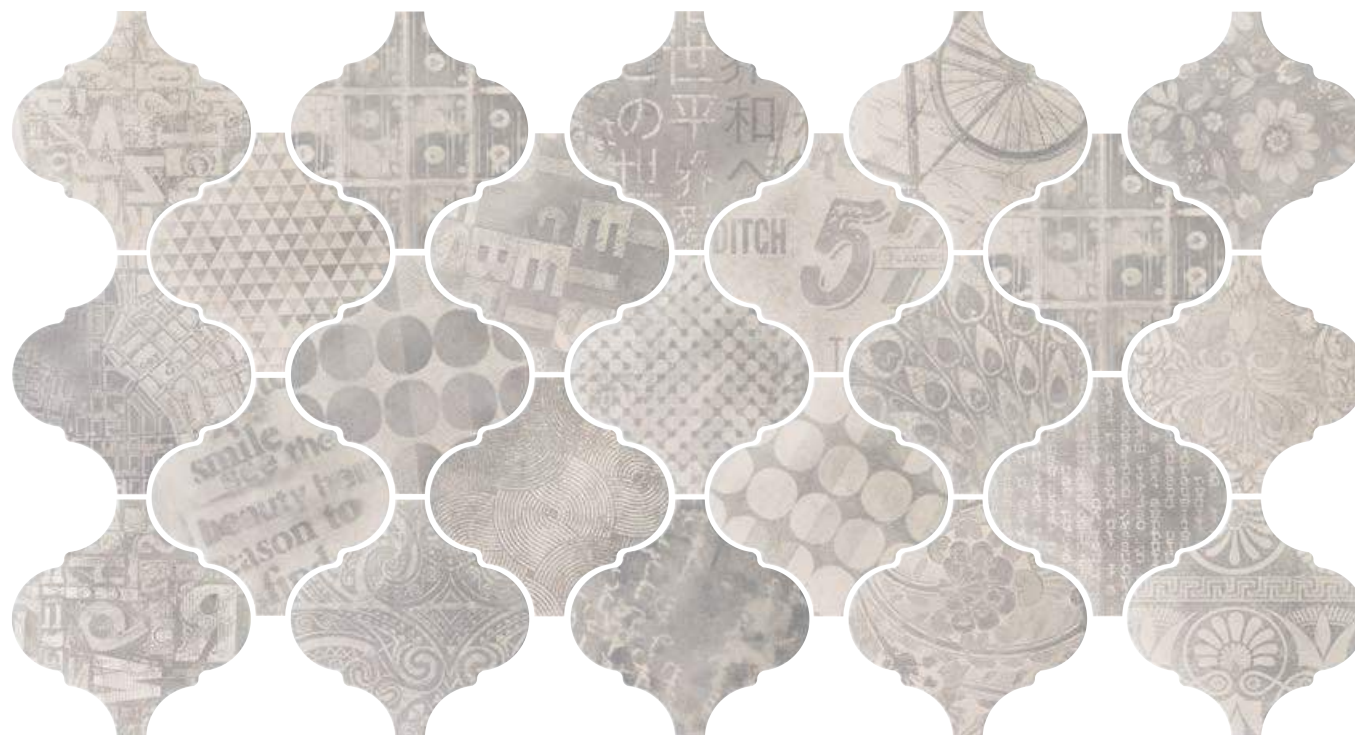

DECORADOS* / DECORS*

FACTORY AVENUE GREY
21343 EQ-10D