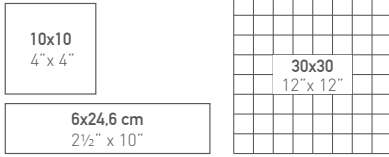

GRAPHENE

Alpstone Cinder 6x24,6 cm / 2½" x 10"

INDOOR / INTERIORES
OUTDOOR / EXTERIORES

FORMATOS / SIZES

Alpstone Cinder 10x10 cm / 4" x 4"
Alpstone Mosaic Graphene 30.5x30.5 cm / 12" x 12"

ALPSTONE

PORCELÁNICO+MATE
PORCELAIN TILE+MATT