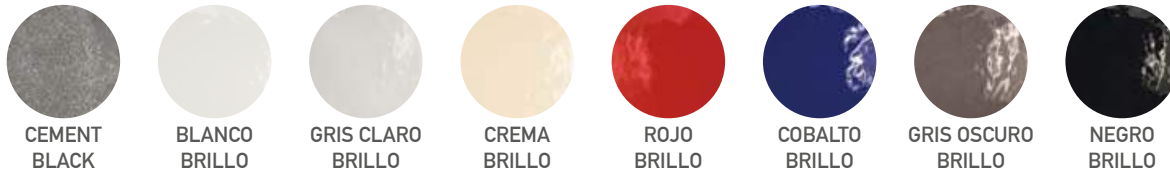

INDOOR / INTERIORES

FORMATOS / SIZES

Hexatile Cement Mud, Geo Sand, Hexawood Natural 17.5 x 20 cm / 7" x 8"