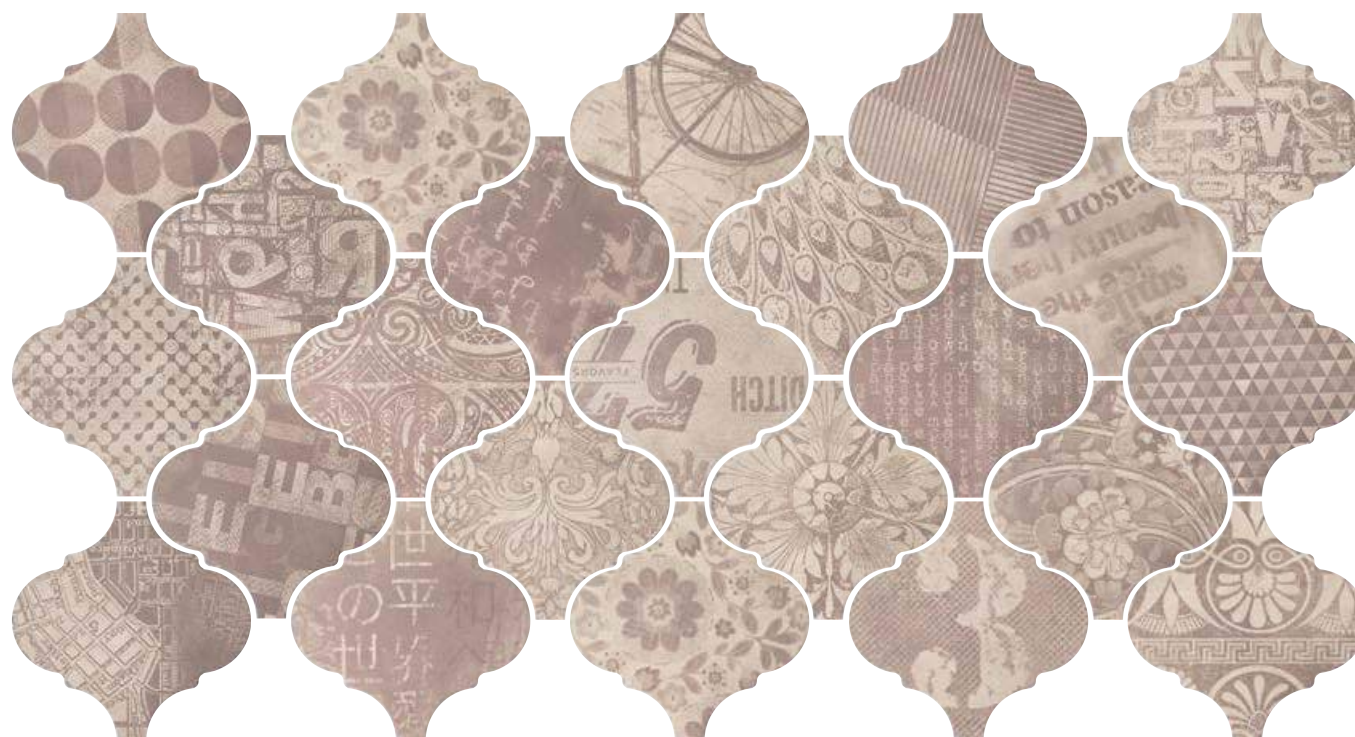

FACTORY AVENUE CREAM
21344 EQ-10D